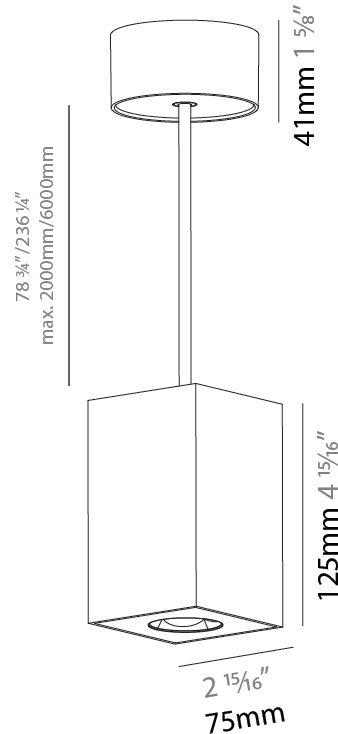

GENERAL

Series: Oiko Pro Square
Brand: Prolicht
Division: Architectural
Mounting Type: Suspension
Mounting Location: Ceiling
Subcategory: Pendant

PHYSICAL

Shape: Cylinder
Length (mm): 75
Length (in): 2 ¹⁵/₁₆
Width (mm): 75
Width (in): 2 ¹⁵/₁₆
Height (mm): 125
Height (in): 4 ¹⁵/₁₆
Light Distribution: Direct
Weight (kg): 0.769
Fixture Finish: SSR / BKV / CWI / CRY / HAB / UFT / ITA / RUA / FTG / MYG / LOD / PUS / FRO / FUP / KIA / POP / BLS / SPG / MEY / GOH / GUM / CHC / COM / ABZ / JAG / OBR / MOS / ROR
Fixture Material: Metal
Cable Details: 2,000mm / 6,000mm Cable - Options : Transparent, Black, White, Red, Orange

ELECTRICAL

Lamp Type: LED (Zhaga Standard)
Input Wattage (W): 12.9
Dimming: Tri-Mode (Non-Dimming and Phase Dimming (120Vac only) and 0-10V Dimming)
Driver Included: No
Driver Location: Remote
Driver Type: Constant Current - Universal
Driver Class: Class 2
Input Voltage (V): 120 - 277
Constant Current (MA): 350

LED

Color Temperature (°K): 2700 / 3000 / 3500 / 4000
Max. Delivered Lumen (lm): 1293 / 1289 / 1350 / 1362
Nominal Lumen (lm): 1473 / 1468 / 1538 / 1552
CRI: >90 CRI
Lamp Life (hrs): 50000

OPTICAL

Reflector°: 50
Adjustability: Fixed

RATINGS AND CERTIFICATIONS

Certified By: Certified for North American Standards
IP rating: IP20